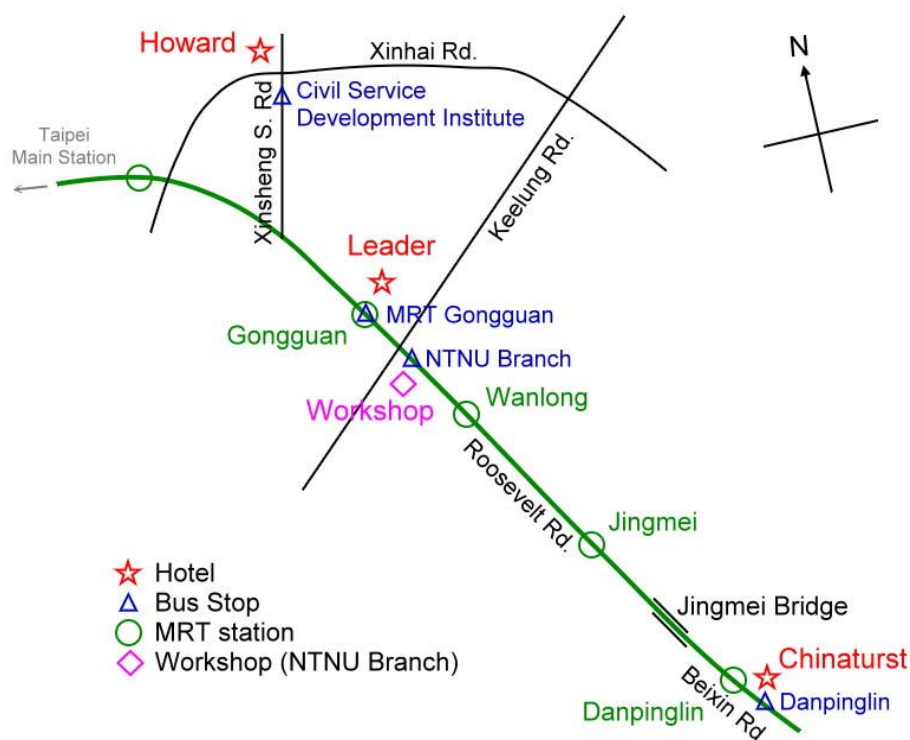

From Taipei Main station to Leader Hotel-Taipei *by Taxi* "approx. NT\$230 (about US\$7) and 20min" **or**

From Taipei Main station to Gongguan station *by MRT* "NT\$20 (about US\$0.6) and 9min" (walk to hotel about 1min)

Between Hotel and NTNU:

By Taxi: (Convenient)

From Leader Hotel-Taipei to NTNU Branch "approx. NT\$70 (about US\$2) and 1min."

From NTNU Branch to Leader Hotel-Taipei "approx. NT\$70 (about US\$2) and 1min."

By Bus: (Economical)

From MRT Gongguan to NTNU Branch (1 bus stops): "NT\$15 (about US\$0.5); approx. 1min"

Bus #: 52, 252, 280, 284, 505, 642, 643, 644, 648, 0 South

From NTNU Branch to MRT Gongguan (1 bus stops): "NT\$15 (about US\$0.5); approx. 1min"

Bus #: 52, 252, 280, 284, 505, 642, 643, 644, 648, 0 South

No need to tip the taxi driver.

Exact fare only in city buses.

國立台灣師範大學-公館校區 / National Taiwan Normal University - Gongguan Branch

11677 台北市文山區汀州路四段88號 / No. 88, Sec. 4, Tingzhou Rd., Wenshan District, Taipei City 11677, Taiwan